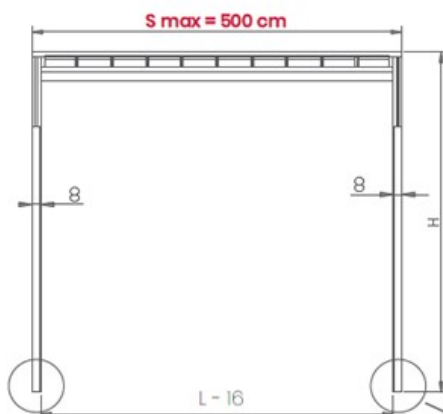

FABRIC BUNDLE

Calculation table for the bundle and fabric visor

P [cm]	b[cm]	l [pc]	hp [cm]
200	53	4	45
250	59	5	45
300	65	6	46
350	71	7	46
400	77	8	47
450	83	9	47
500	89	10	48
550	95	11	49
600	101	12	50

The total height of a folded fabric varies, depending on the spacing between the wind-resistant beams. On request, spacing can be reduced, so reducing the total height of the folded fabric (hp).

S [%]	L [cm]
Minimum Slope	Maximum distance between guides
6-7	200
7-8	200-250
8-10	250-300
10-12	300-350
12-14	350-400
14-16	400-450
≥17	450-500

Calculation table for roof slopes regarding the distance between the guides.

FRONT VIEW

POST FIXING PLATE

POSITION OF EXTERNAL FIXING PLATES

FIXING PLATE EXTERNAL

UNPAINTED STAINLESS STEEL

Pergolarum.se