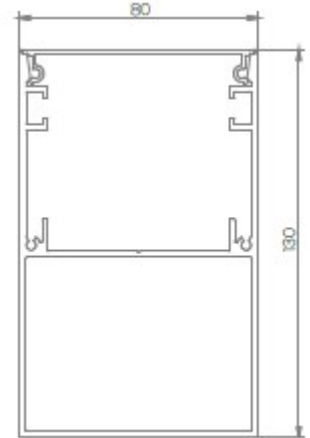

FABRIC BUNDLE

Calculation table for the bundle and fabric visor

P [cm]	b[cm]	l [pc]	hp [cm]
200	53	4	45
250	59	5	45
300	65	6	46
350	71	7	46
400	77	8	47
450	83	9	47
500	89	10	48
550	95	11	49
600	101	12	50

The total height of a folded fabric varies, depending on the spacing between the wind-resistant beams. On request, spacing can be reduced, so reducing the total height of the folded fabric (hp).

S [%]	L [cm]
Minimum Slope	Maximum distance between guides
6-7	200
7-8	200-250
8-10	250-300
10-12	300-350
12-14	350-400
14-16	400-450
≥17	450-500

Calculation table for roof slopes regarding the distance between the guides.

FRONT VIEW

POST FIXING PLATE

POSITION OF EXTERNAL FIXING PLATES

FIXING PLATE EXTERNAL

UNPAINTED STAINLESS STEEL

Pergolarum.se