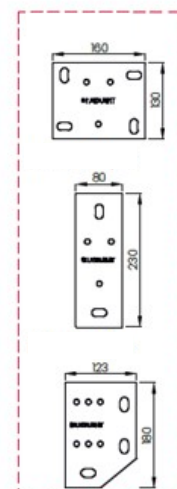

P [cm]	b[cm]	l [pc]	hp [cm]
200	53	4	45
250	59	5	45
300	65	6	46
350	71	7	46
400	77	8	47
450	83	9	47
500	89	10	48
550	95	11	49
600	101	12	50

The total height of a folded fabric varies, depending on the spacing between the wind-resistant beams. On request, spacing can be reduced, so reducing the total height of the folded fabric (hp).

S [%]	L [cm]
Minimum Slope	Maximum distance between guides
6-7	200
7-8	200-250
8-10	250-300
10-12	300-350
12-14	350-400
14-16	400-450
≥17	450-500

Calculation table for roof slopes regarding the distance between the guides.

INSTALLATION OF STARTING PROFILE

FRONT VIEW

POST FIXING PLATE

POSITION OF EXTERNAL FIXING PLATES

FIXING PLATE EXTERNAL

UNPAINTED STAINLESS STEEL

Pergolarum.se

LAYOUT EXAMPLE