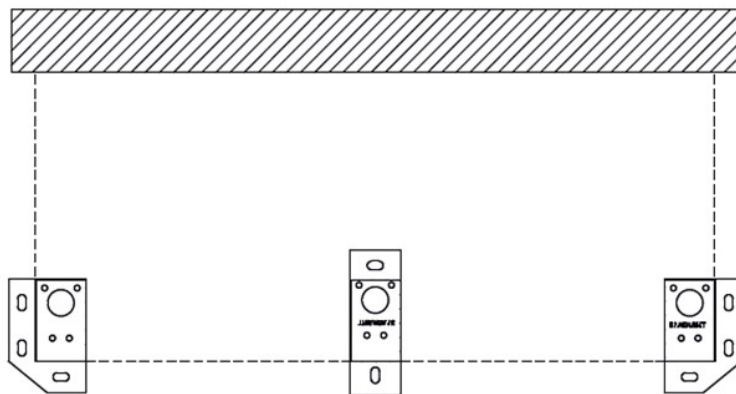

S [%]	L [cm]
Minimum Slope	Maximum distance between guides
6-7	200
7-8	200-250
8-10	250-300
10-12	300-350
12-14	350-400
14-16	400-450
≥17	450-500

Calculation table for roof slopes regarding the distance between the guides.

INSTALLATION OF STARTING PROFILE

FRONT VIEW

POST FIXING PLATE

POSITION OF EXTERNAL FIXING PLATES

FIXING PLATE EXTERNAL

UNPAINTED STAINLESS STEEL

Pergolarum.se

LAYOUT EXAMPLE