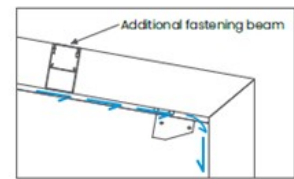

FABRIC BUNDLE

Calculation table for the bundle and fabric visor

P [cm]	b[cm]	l [pc]	hp [cm]
200	53	4	45
250	59	5	45
300	65	6	46
350	71	7	46
400	77	8	47
450	83	9	47
500	89	10	48
550	95	11	49
600	101	12	50

The total height of a folded fabric varies, depending on the spacing between the wind-resistant beams. On request, spacing can be reduced, so reducing the total height of the folded fabric (hp).

S [%]	L [cm]
Minimum Slope	Maximum distance between guides
6-7	200
7-8	200-250
8-10	250-300
10-12	300-350
12-14	350-400
14-16	400-450
≥17	450-500

Calculation table for roof slopes regarding the distance between the guides.

FRONT VIEW

POST FIXING PLATE

POSITION OF EXTERNAL FIXING PLATES

FIXING PLATE EXTERNAL

UNPAINTED STAINLESS STEEL

Pergolarum.se