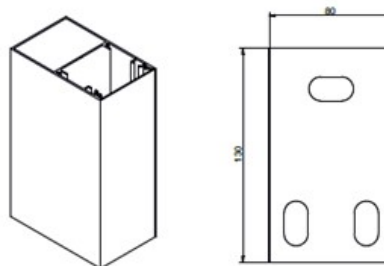

POST FIXING PLATE