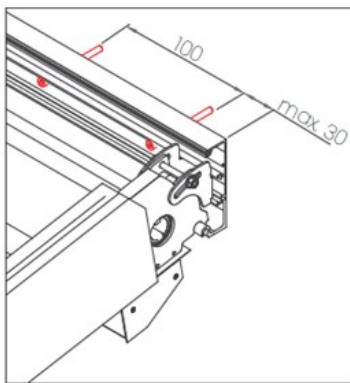

P [cm]	b[cm]	l [pc]	hp [cm]
200	53	4	45
250	59	5	45
300	65	6	46
350	71	7	46
400	77	8	47
450	83	9	47
500	89	10	48
550	95	11	49
600	101	12	50

The total height of a folded fabric varies, depending on the spacing between the wind-resistant beams. On request, spacing can be reduced, so reducing the total height of the folded fabric (hp).

S [%]	L [cm]
Minimum Slope	Maximum distance between guides
6-7	200
7-8	200-250
8-10	250-300
10-12	300-350
12-14	350-400
14-16	400-450
≥17	450-500

Calculation table for roof slopes regarding the distance between the guides.