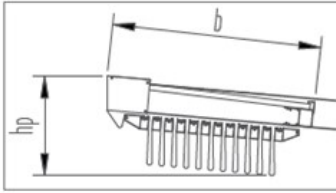

P [cm]	b[cm]	l [pc]	hp [cm]
200	53	4	45
250	59	5	45
300	65	6	46
350	71	7	46
400	77	8	47
450	83	9	47
500	89	10	48
550	95	11	49
600	101	12	50

The total height of a folded fabric varies, depending on the spacing between the wind-resistant beams. On request, spacing can be reduced, so reducing the total height of the folded fabric (hp).